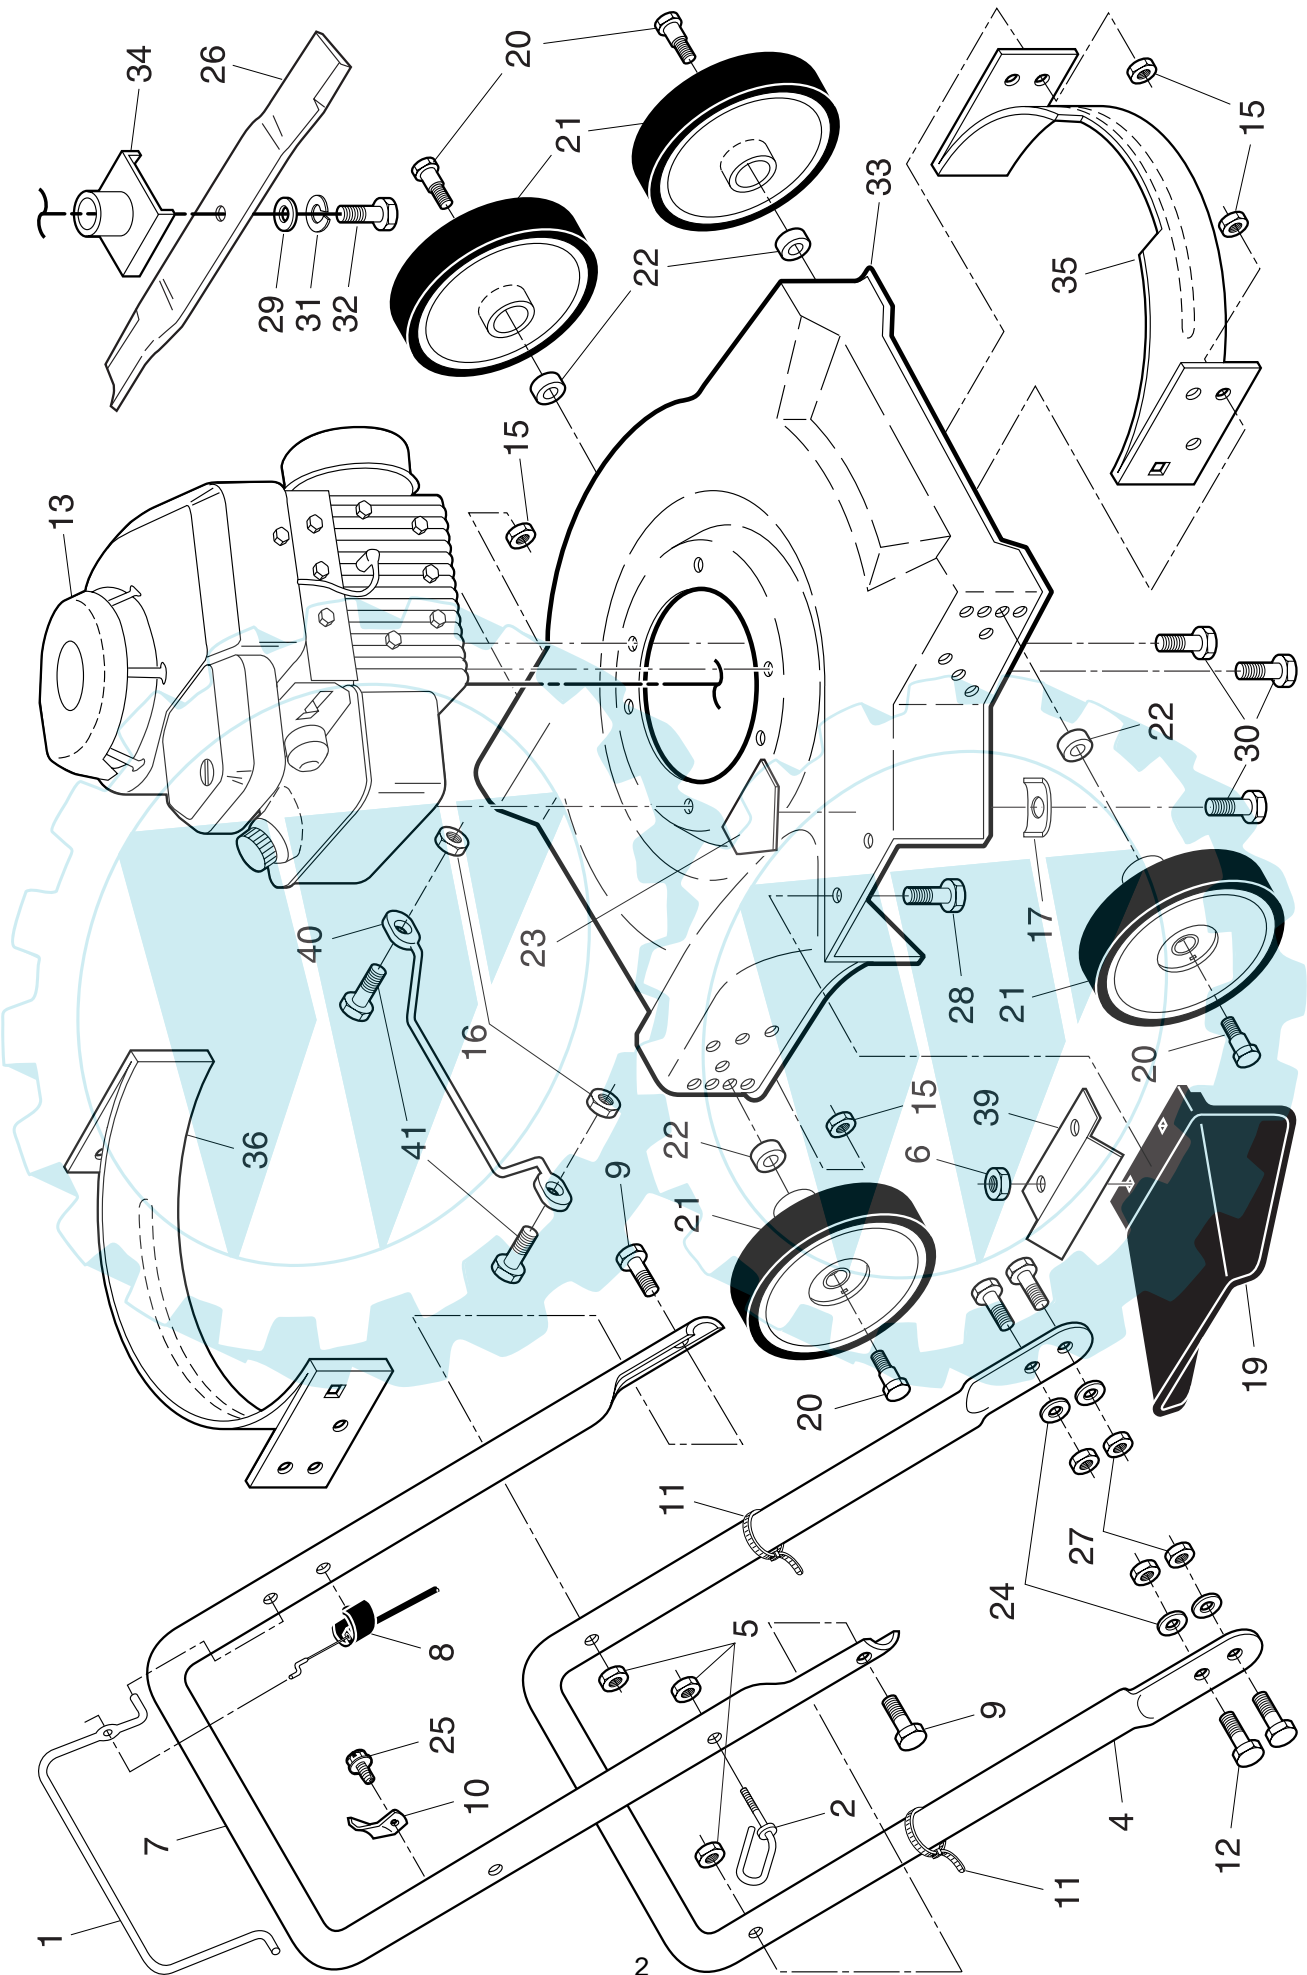

ILLUSTRATED PARTS LIST

CUSTOMER MODEL NUMBER P350KD

PRODUCT NUMBER 961 11 00-04

MFG. ID. NUMBER 96111000400

ROTARY LAWN MOWER - - CUSTOMER MODEL NO. P350KD (96111000400) PRODUCT NO. 961 11 00-04

ROTARY LAWN MOWER - - CUSTOMER MODEL NO. S350KD (96111000500) PRODUCT NO. 961 11 00-05

KEY NO.	PART NO.	DESCRIPTION	KEY NO.	PART NO.	DESCRIPTION
1	532 19 55-74	Control Bar	23	532 18 21-66	Danger Decal
2	532 17 95-85	Rope Guide	24	532 05 56-11	Washer, Flat
4	532 19 61-77	Lower Handle	25	532 75 06-34	Screw, Threaded, Rolled #10-24 x 1/2
5	532 13 20-04	Nut, Hex 1/4-20	26	532 14 51-06	Blade, 20"
6	873 80 04-00	Locknut, Hex 1/4-20	27	532 13 20-10	Nut, Hex, Flangelock, Zinc Plated 3/8-16
7	532 19 61-76	Upper Handle	28	874 76 04-12	Bolt
8	532 16 27-78	Engine Zone Control Cable	29	532 85 10-74	Washer, Hardened
9	874 35 04-24	Bolt, Handle	30	532 15 04-06	Screw, Hex Head, Threaded, Rolled 3/8-16 x 1
10	532 12 52-03	Up-Stop Bracket	31	532 85 02-63	Helical Lock Washer
11	532 06 64-26	Wire Tie	32	532 85 10-84	Screw, Machine, Hex Head, Grade 8, 3/8-24 x 1-3/8
12	532 13 70-09	Bolt, Hex Head 3/8-16 x 1	33	532 19 52-76	Housing Assembly
13	---	Engine, Briggs & Stratton, Model Number 9D902 (order parts from engine manufacturer)	34	532 85 09-77	Blade Adapter
15	532 75 15-92	Locknut, Hex 5/8-16	35	532 14 15-19	Baffle, Front
16	532 06 19-80	Locknut, Hex #10-24	36	532 14 15-20	Baffle, Rear
17	532 12 50-78	Engine Washer, Zinc Plated	39	532 16 22-34	Hold Down Bracket
19	532 75 20-52	Discharge Guard	40	532 15 41-47	Footguard
20	532 06 76-09	Bolt, Shoulder 3/8-16 x 2-1/2	41	532 08 58-25	Hex Washer Head Self-Tapping Screw
21	532 80 00-60	Wheel & Tire Assembly	--	532 18 21-34	Decal, Warning (not shown)
22	532 13 66-24	Spacer	--	532 19 52-72	Operator's Manual, European
			--	532 19 52-73	Operator's Manual, Scandinavian